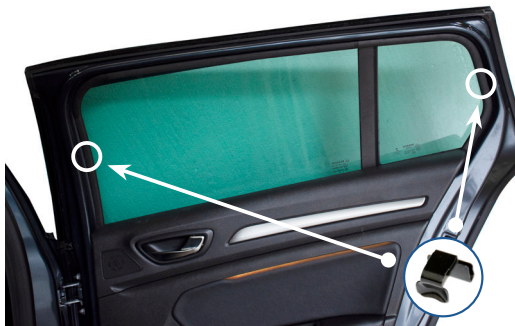

Installation Manual

RENAULT MEGANE ESTATE
REN-MEGA-E-C-18

Shades

Side Shades

Fixing Clips

CL-M05 x 4

CL-T01 x 1

Installation

RENAULT MEGANE ESTATE
REN-MEGA-E-C-18

Components Needed

Side Shades

CL-M05 x 4

CL-T01 x 1

Side Shade Installation

STEP 1

STEP 2

STEP 3

STEP 4

STEP 5

STEP 6

Repeat steps 3 & 4 for the other M05 clip

Installation

RENAULT MEGANE ESTATE
REN-MEGA-E-C-18

Side Shade Installation