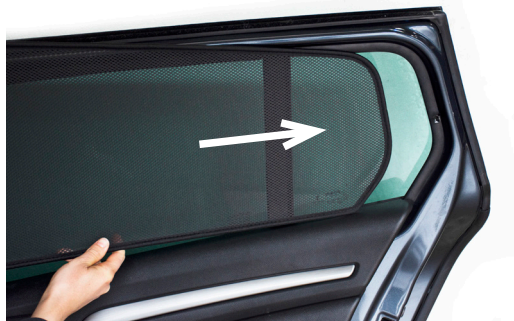

Side Shade Installation

STEP 7