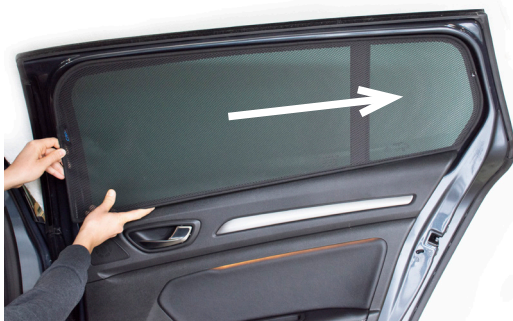

Installation

RENAULT MEGANE ESTATE
REN-MEGA-E-C-18

Side Shade Installation

STEP 7

STEP 8

STEP 9

STEP 10

STEP 11

Repeat this whole process for the other side.