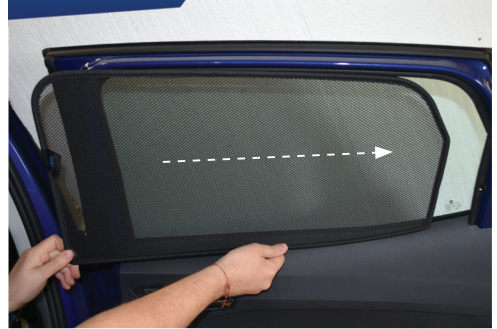

CL-T01 x 1

Side Shade Installation

SEAT IBIZA 5DR
SEA-IBIZ-5-C

COMPONENTS NEEDED:

STEP #1

INSERT CLIPS INSIDE WEATHERSTRIP

STEP #2

POSITION THE SIDE SHADE

STEP #3

ATTACH SIDE SHADE BEHIND CLIPS

STEP #4

ENSURE SECURELY FITTED IN PLACE

CAR[®]
SHADES

Quarter Light Shade Installation

SEAT IBIZA 5DR
SEA-IBIZ-5-C

COMPONENTS NEEDED: