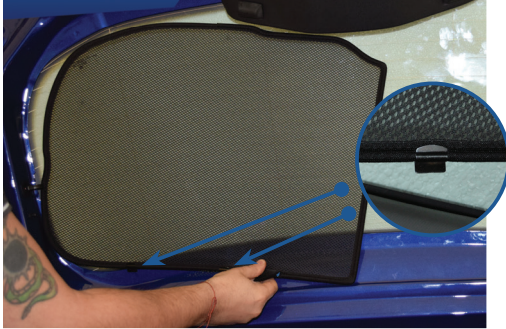

STEP #3

ATTACH SIDE SHADE BEHIND CLIPS

STEP #4

ENSURE SECURELY FITTED IN PLACE

CAR[®]
SHADES

Quarter Light Shade Installation

SEAT IBIZA 5DR
SEA-IBIZ-5-C

COMPONENTS NEEDED:

STEP #1

ATTACH CLIPS ON SHADE EDGES

STEP #2

INSERT CLIPS BEHIND INTERIOR TRIM

STEP #3

ENSURE SECURELY FITTED IN PLACE

CAR[®]
SHADES

Rear Shade Installation

SEAT IBIZA 5DR
SEA-IBIZ-5-C

COMPONENTS NEEDED:

STEP #1

ATTACH CLIPS ON SHADE EDGES

STEP #2

POSITION THE REAR SHADE

STEP #3

INSERT CLIPS BEHIND INTERIOR TRIM