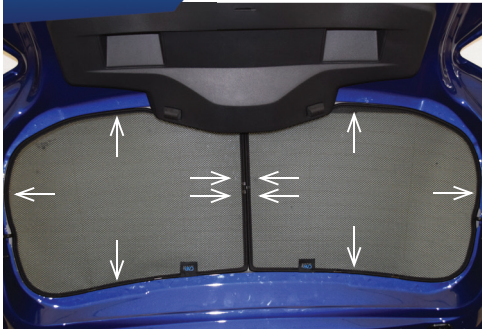

STEP #1

ATTACH CLIPS ON SHADE EDGES

STEP #2

INSERT CLIPS BEHIND INTERIOR TRIM

STEP #3

ENSURE SECURELY FITTED IN PLACE

CAR[®]
SHADES

Rear Shade Installation

SEAT IBIZA 5DR
SEA-IBIZ-5-C

COMPONENTS NEEDED:

STEP #1

ATTACH CLIPS ON SHADE EDGES

STEP #2

POSITION THE REAR SHADE

STEP #3

INSERT CLIPS BEHIND INTERIOR TRIM

STEP #4

REPEAT THE PROCESS ON OTHER SHADE

STEP #5

ENSURE SECURELY FITTED IN PLACE

CAR[®]
SHADES