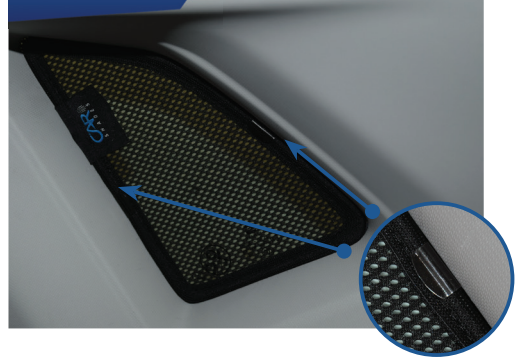

CL-T01 x 1

Side Shade Installation

SEAT IBIZA 5DR
SEA-IBIZ-5-C

COMPONENTS NEEDED:

STEP #1

INSERT CLIPS INSIDE WEATHERSTRIP

STEP #2

POSITION THE SIDE SHADE

STEP #3

ATTACH SIDE SHADE BEHIND CLIPS

STEP #4

ENSURE SECURELY FITTED IN PLACE

CAR[®]
SHADES

Quarter Light Shade Installation

SEAT IBIZA 5DR
SEA-IBIZ-5-C

COMPONENTS NEEDED:

STEP #1

ATTACH CLIPS ON SHADE EDGES

STEP #2

INSERT CLIPS BEHIND INTERIOR TRIM

STEP #3

ENSURE SECURELY FITTED IN PLACE

CAR[®]
SHADES

Rear Shade Installation