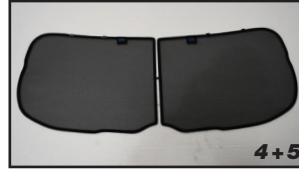

Rear Shade Installation

SEAT IBIZA 5DR
SEA-IBIZ-5-C

COMPONENTS NEEDED: