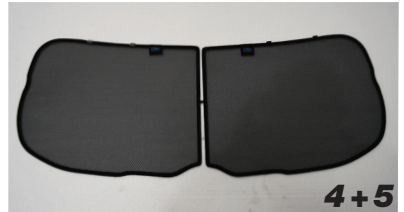

Installation Manual

SEAT IBIZA 5DR
SEA-IBIZ-5-C

COMPONENTS INCLUDED

SHADES

FIXING CLIPS

CL-M02 x 8

CL-M05 x 4

CL-M14 x 1

CL-T01 x 1

Side Shade Installation

SEAT IBIZA 5DR
SEA-IBIZ-5-C

COMPONENTS NEEDED:

STEP #1

INSERT CLIPS INSIDE WEATHERSTRIP

STEP #2

POSITION THE SIDE SHADE

STEP #3

ATTACH SIDE SHADE BEHIND CLIPS

STEP #4

ENSURE SECURELY FITTED IN PLACE

CAR[®]
SHADES

Quarter Light Shade Installation

SEAT IBIZA 5DR
SEA-IBIZ-5-C

COMPONENTS NEEDED:

SEAT IBIZA 5DR
SEA-IBIZ-5-C

COMPONENTS NEEDED:

STEP #1

ATTACH CLIPS ON SHADE EDGES

STEP #2

POSITION THE REAR SHADE

STEP #3

INSERT CLIPS BEHIND INTERIOR TRIM