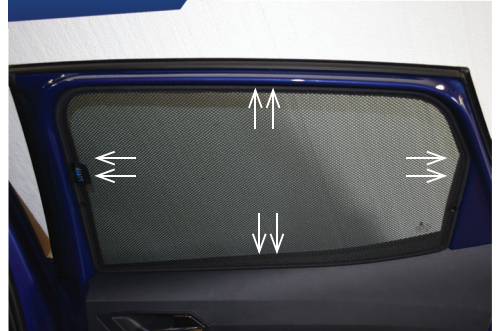

CL-T01 x 1

Side Shade Installation

SEAT IBIZA 5DR
SEA-IBIZ-5-C

COMPONENTS NEEDED:

STEP #1

INSERT CLIPS INSIDE WEATHERSTRIP

STEP #2

POSITION THE SIDE SHADE

STEP #3

ATTACH SIDE SHADE BEHIND CLIPS

STEP #4

ENSURE SECURELY FITTED IN PLACE

CAR[®]
SHADES

Quarter Light Shade Installation

SEAT IBIZA 5DR
SEA-IBIZ-5-C

COMPONENTS NEEDED: