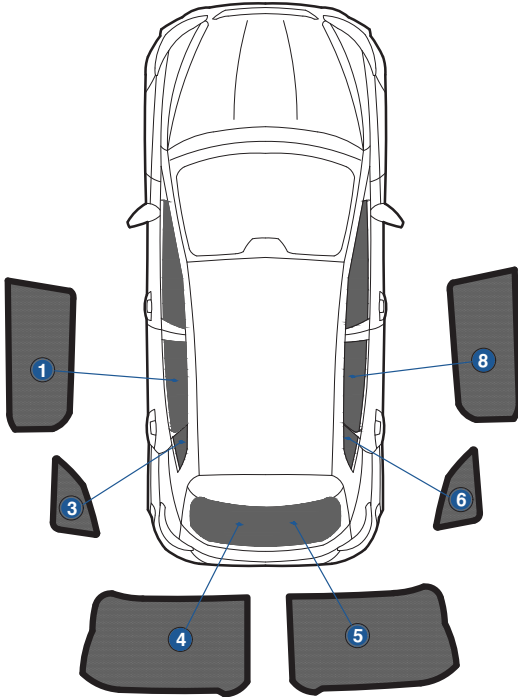

Installation Manual

SEAT IBIZA 5DR
SEA-IBIZ-5-C

COMPONENTS INCLUDED

SHADES

FIXING CLIPS

CL-M02 x 8

CL-M05 x 4

CL-M14 x 1

CL-T01 x 1

Side Shade Installation

SEAT IBIZA 5DR
SEA-IBIZ-5-C

COMPONENTS NEEDED:

STEP #1

INSERT CLIPS INSIDE WEATHERSTRIP

STEP #2

POSITION THE SIDE SHADE

STEP #3

ATTACH SIDE SHADE BEHIND CLIPS

STEP #4

ENSURE SECURELY FITTED IN PLACE

CAR[®]
SHADES

Quarter Light Shade Installation

SEAT IBIZA 5DR
SEA-IBIZ-5-C

COMPONENTS NEEDED: