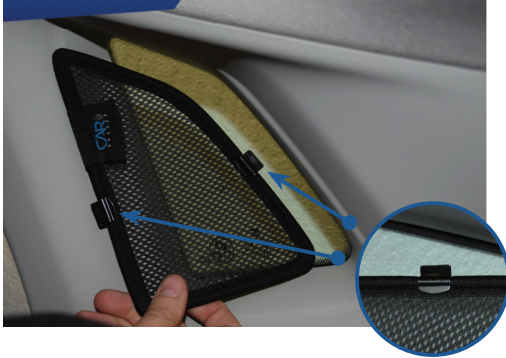

CL-T01 x 1

Side Shade Installation

SEAT IBIZA 5DR
SEA-IBIZ-5-C

COMPONENTS NEEDED:

STEP #1

INSERT CLIPS INSIDE WEATHERSTRIP

STEP #2

POSITION THE SIDE SHADE

STEP #3

ATTACH SIDE SHADE BEHIND CLIPS

STEP #4

ENSURE SECURELY FITTED IN PLACE

CAR[®]
SHADES

Quarter Light Shade Installation

SEAT IBIZA 5DR
SEA-IBIZ-5-C

COMPONENTS NEEDED:

STEP #1

ATTACH CLIPS ON SHADE EDGES

STEP #2

INSERT CLIPS BEHIND INTERIOR TRIM

STEP #3

ENSURE SECURELY FITTED IN PLACE

CAR[®]
SHADES

Rear Shade Installation