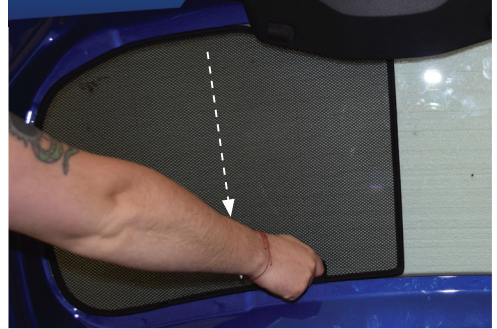

STEP #1

ATTACH CLIPS ON SHADE EDGES

STEP #2

INSERT CLIPS BEHIND INTERIOR TRIM

STEP #3

ENSURE SECURELY FITTED IN PLACE

CAR[®]
SHADES

Rear Shade Installation

SEAT IBIZA 5DR
SEA-IBIZ-5-C

COMPONENTS NEEDED:

STEP #1

ATTACH CLIPS ON SHADE EDGES

STEP #2

POSITION THE REAR SHADE

STEP #3

INSERT CLIPS BEHIND INTERIOR TRIM