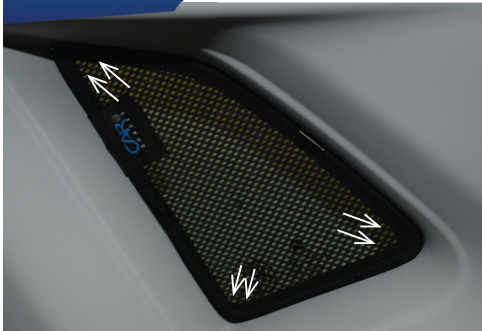

CL-T01 x 1

Side Shade Installation

SEAT IBIZA 5DR
SEA-IBIZ-5-C

COMPONENTS NEEDED:

STEP #1

INSERT CLIPS INSIDE WEATHERSTRIP

STEP #2

POSITION THE SIDE SHADE

STEP #3

ATTACH SIDE SHADE BEHIND CLIPS

STEP #4

ENSURE SECURELY FITTED IN PLACE

CAR[®]
SHADES

Quarter Light Shade Installation

SEAT IBIZA 5DR
SEA-IBIZ-5-C

COMPONENTS NEEDED:

STEP #1

ATTACH CLIPS ON SHADE EDGES

STEP #2

INSERT CLIPS BEHIND INTERIOR TRIM

STEP #3

ENSURE SECURELY FITTED IN PLACE

CAR[®]
SHADES

Rear Shade Installation

SEAT IBIZA 5DR
SEA-IBIZ-5-C

COMPONENTS NEEDED:

STEP #1

ATTACH CLIPS ON SHADE EDGES

STEP #2

POSITION THE REAR SHADE

STEP #3

INSERT CLIPS BEHIND INTERIOR TRIM