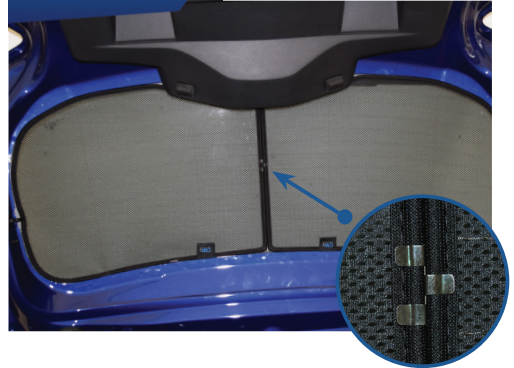

STEP #4

REPEAT THE PROCESS ON OTHER SHADE