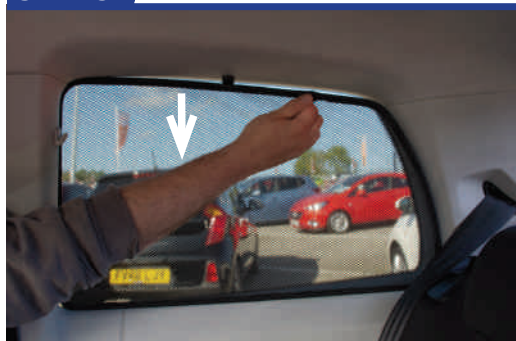

Installation

SEAT MII 3DR
SEA-MII-3-A

Components Needed

Side Shade Installation

STEP 1

STEP 2

STEP 3

STEP 4

STEP 5

STEP 6