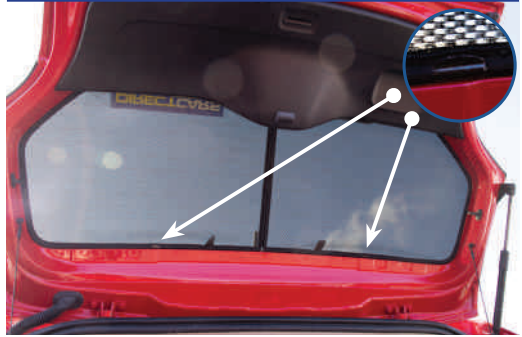

Tailgate Shade Installation

STEP 1

STEP 2

STEP 3

STEP 4

STEP 5

STEP 6

Installation

SEAT MII 3DR
SEA-MII-3-A

Tailgate Shade Installation

STEP 7

Repeat this whole process for the other side.

STEP 8

STEP 9

STEP 10

STEP 11