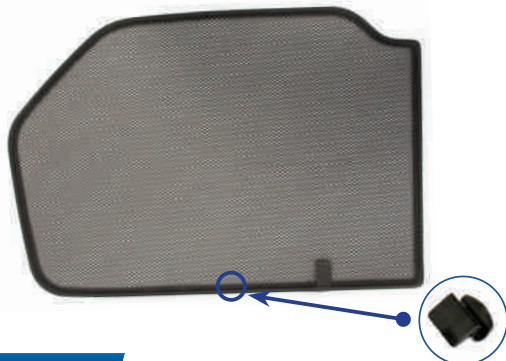

Installation

SEAT MII 3DR
SEA-MII-3-A

Components Needed

Tailgate Shade Installation

STEP 1