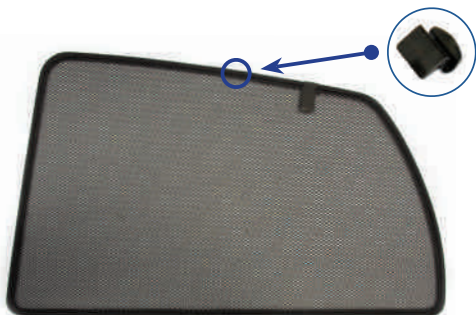

Installation

SEAT MII 3DR
SEA-MII-3-A

Components Needed

Side Shades

CL-M02 x 2

Side Shade Installation

STEP 1

STEP 2