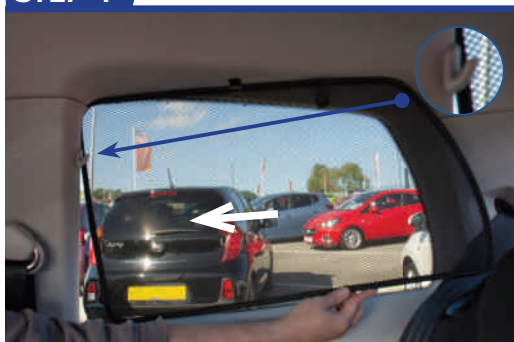

Installation

SEAT MII 3DR
SEA-MII-3-A

Components Needed

Side Shade Installation

STEP 1

STEP 2

STEP 3

STEP 4

STEP 5

STEP 6