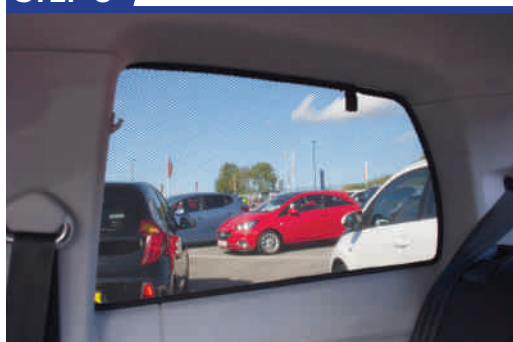

STEP 8

Repeat this whole process for the other side.