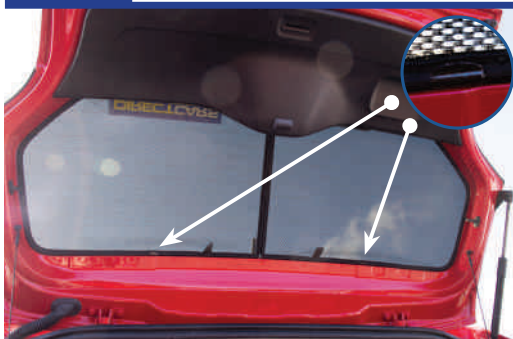

Tailgate Shade Installation

STEP 1

STEP 2

STEP 3

STEP 4

STEP 5

STEP 6

Installation

SKODA CITIGO 3DR
SKO-CG-3-A

Tailgate Shade Installation

STEP 7

Repeat this whole process for the other side.

STEP 8

STEP 9

STEP 10

STEP 11