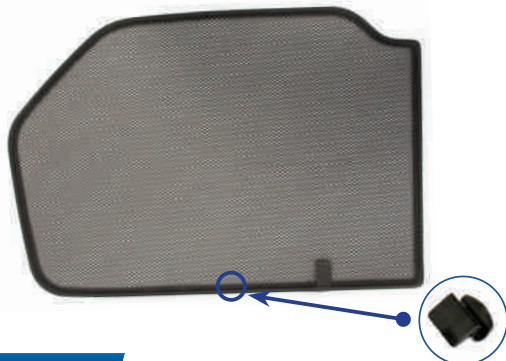

Installation

SKODA CITIGO 3DR
SKO-CG-3-A

Components Needed

Tailgate Shade Installation

STEP 1