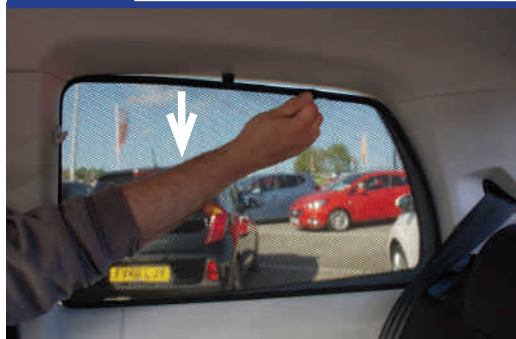

Installation

SKODA CITIGO 3DR
SKO-CG-3-A

Components Needed

Side Shade Installation

STEP 1

STEP 2

STEP 3

STEP 4

STEP 5

STEP 6