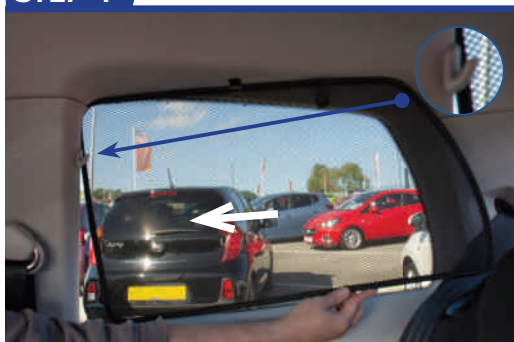

Installation

SKODA CITIGO 3DR
SKO-CG-3-A

Components Needed

Side Shade Installation

STEP 1

STEP 2

STEP 3

STEP 4

STEP 5

STEP 6