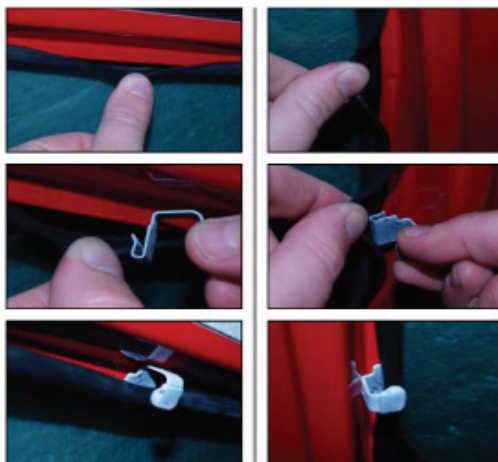

Installation Manual

SKODA ROOMSTER 5DR
SKO-ROOM-5-A-18

COMPONENTS INCLUDED

x 2

FIXING CLIPS

CL-M05 x 6

SIDE SHADE INSTALLATION

x 3

x 2

Installation

SKODA ROOMSTER 5DR
SKO-ROOM-5-A-18

SIDE SHADE INSTALLATION

x 2

Installation

SKODA ROOMSTER 5DR
SKO-ROOM-5-A-18

SIDE SHADE INSTALLATION