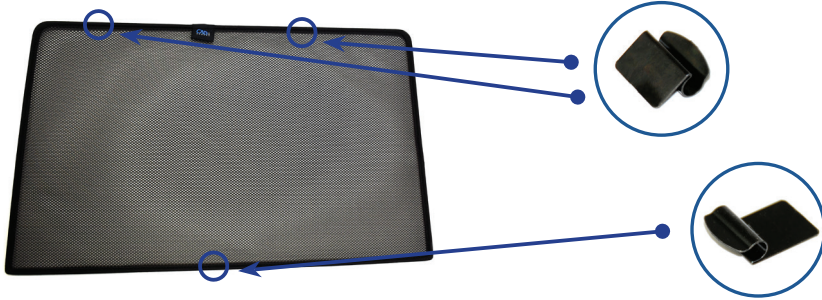

Installation Manual

SSANGYONG MUSSO 5DR
SSA-MUSS-5-A

COMPONENTS INCLUDED

CL-M01 x 2

CL-M02 x 8

CL-M14 x 1

Installation

SSANGYONG MUSSO 5DR
SSA-MUSS-5-A

SIDE SHADE INSTALLATION

Installation

SSANGYONG MUSSO 5DR
SSA-MUSS-5-A

QUARTER LIGHT SHADE INSTALLATION

Installation

SSANGYONG MUSSO 5DR
SSA-MUSS-5-A

REAR SHADE INSTALLATION

Installation

SSANGYONG MUSSO 5DR
SSA-MUSS-5-A

REAR SHADE INSTALLATION

The pictures shown are for illustration only and do not reflect the actual size of the blinds.