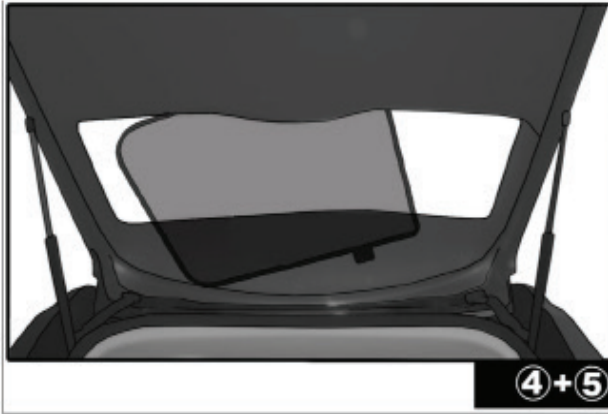

SIDE SHADE INSTALLATION

Installation

SSANGYONG MUSSO 5DR
SSA-MUSS-5-A

QUARTER LIGHT SHADE INSTALLATION

Installation

SSANGYONG MUSSO 5DR
SSA-MUSS-5-A

REAR SHADE INSTALLATION

Installation

SSANGYONG MUSSO 5DR
SSA-MUSS-5-A

REAR SHADE INSTALLATION

The pictures shown are for illustration only and do not reflect the actual size of the blinds.