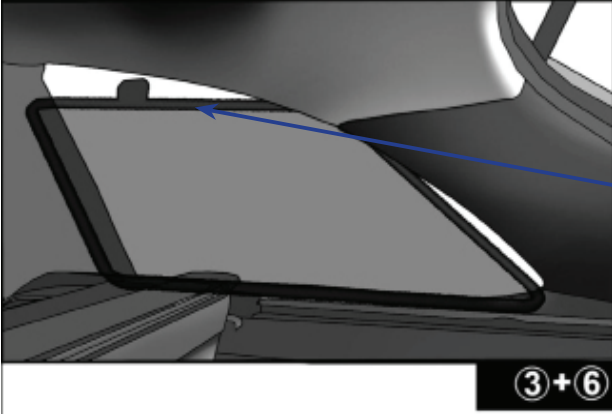

SIDE SHADE INSTALLATION

Installation

SSANGYONG MUSSO 5DR
SSA-MUSS-5-A

QUARTER LIGHT SHADE INSTALLATION

Installation

SSANGYONG MUSSO 5DR
SSA-MUSS-5-A

REAR SHADE INSTALLATION

Installation