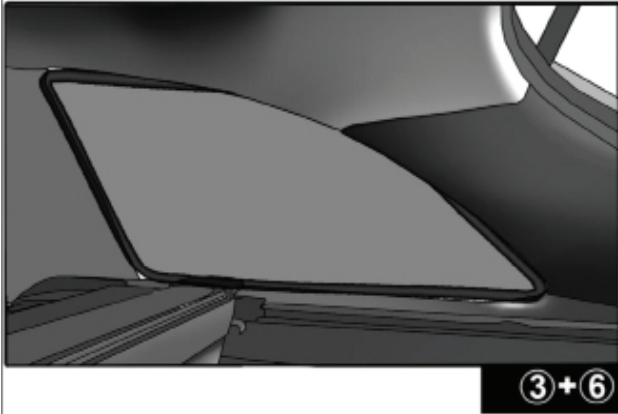

SIDE SHADE INSTALLATION

Installation

SSANGYONG MUSSO 5DR
SSA-MUSS-5-A

QUARTER LIGHT SHADE INSTALLATION

Installation

SSANGYONG MUSSO 5DR
SSA-MUSS-5-A

REAR SHADE INSTALLATION

Installation