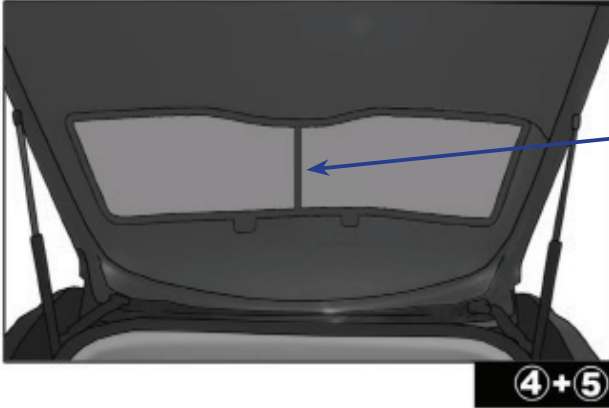

REAR SHADE INSTALLATION

The pictures shown are for illustration only and do not reflect the actual size of the blinds.