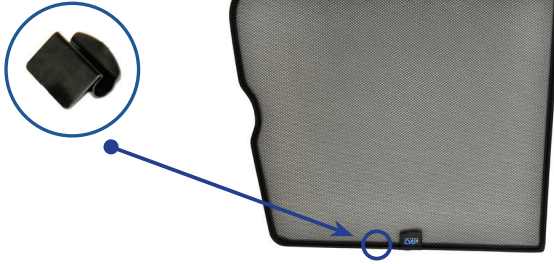

Installation Manual

SSANGYONG MUSSO 5DR
SSA-MUSS-5-A

COMPONENTS INCLUDED

CL-M01 x 2

CL-M02 x 8

CL-M14 x 1

Installation

SSANGYONG MUSSO 5DR
SSA-MUSS-5-A

SIDE SHADE INSTALLATION

Installation

SSANGYONG MUSSO 5DR
SSA-MUSS-5-A

QUARTER LIGHT SHADE INSTALLATION

Installation

SSANGYONG MUSSO 5DR
SSA-MUSS-5-A

REAR SHADE INSTALLATION

Installation

SSANGYONG MUSSO 5DR
SSA-MUSS-5-A

REAR SHADE INSTALLATION

The pictures shown are for illustration only and do not reflect the actual size of the blinds.