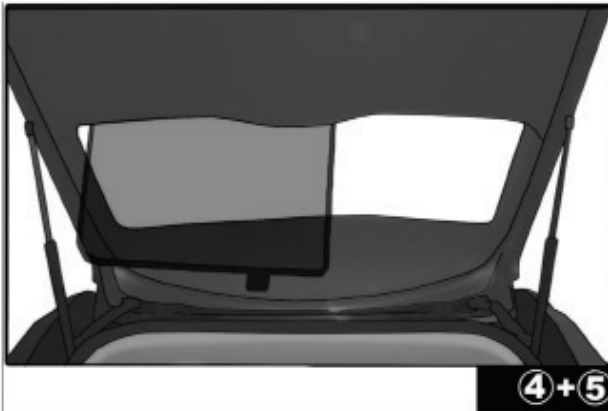

SIDE SHADE INSTALLATION

Installation

SSANGYONG MUSSO 5DR
SSA-MUSS-5-A

QUARTER LIGHT SHADE INSTALLATION

Installation

SSANGYONG MUSSO 5DR
SSA-MUSS-5-A

REAR SHADE INSTALLATION

Installation