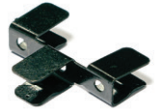

SSANGYONG TIVOLI | SUV SSA-TIVO-5-A

Included Components:

Side Window Shades

Tailgate Shades

M01

M02 - x04

M03

M04

M05

M09

M11

M12 - x04

M13 - x04

M14 - x1

P01

P02

CLEANER

TRIM TOOL - x1

SSANGYONG TIVOLI | SUV

SSA-TIVO-5-A

Side Windows

CLIP PLACEMENT

Side Window Shades - x2

M02 - x4

M13 - x4

SSANGYONG TIVOLI | SUV

SSA-TIVO-5-A

Tailgate Window

CLIP PLACEMENT

Tailgate Shades - x2

M12 - x4

M14 - x1