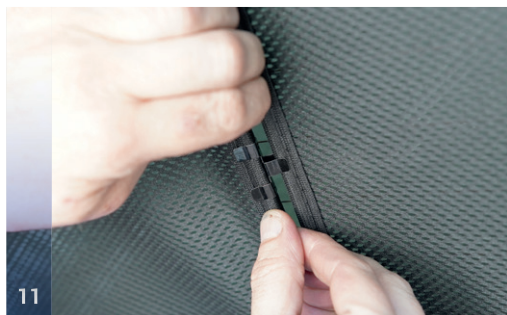

M13 - x4

SSANGYONG TIVOLI | SUV

SSA-TIVO-5-A

Tailgate Window

CLIP PLACEMENT

Tailgate Shades - x2

M12 - x4

M14 - x1