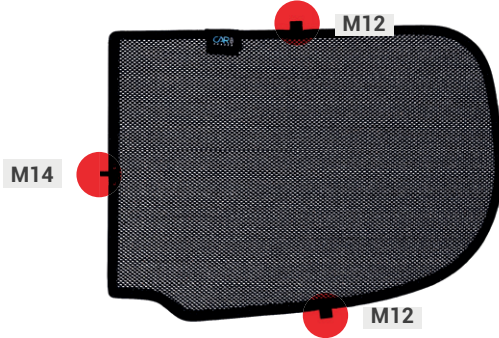

M13 - x4

SSANGYONG TIVOLI | SUV

SSA-TIVO-5-A

Tailgate Window

CLIP PLACEMENT

Tailgate Shades - x2

M12 - x4

M14 - x1