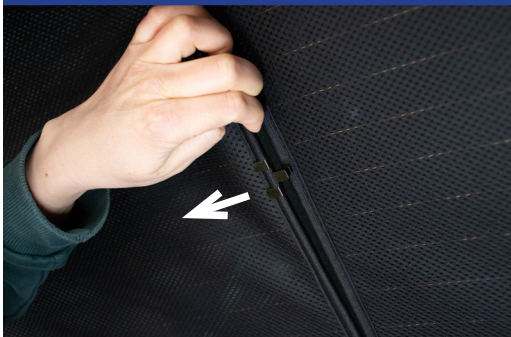

Installation

TOYOTA COROLLA ESTATE
TOY-CORO-E-D

Tailgate Shade Installation

STEP 7

Repeat this whole process for the other side.

STEP 8

STEP 9

STEP 10