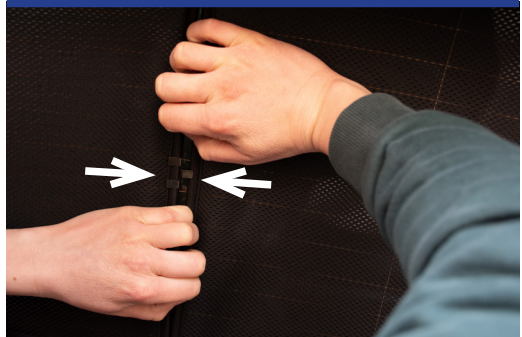

Installation

TOYOTA COROLLA ESTATE
TOY-CORO-E-D

Tailgate Shade Installation

STEP 7

Repeat this whole process for the other side.

STEP 8

STEP 9

STEP 10