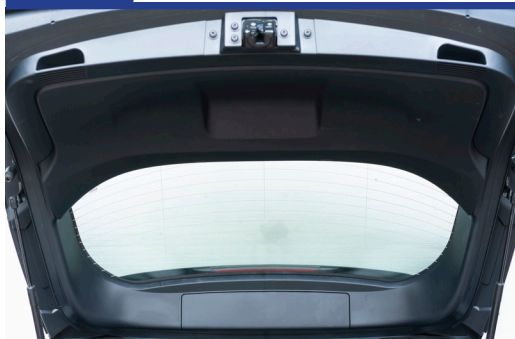

Installation

TOYOTA COROLLA ESTATE
TOY-CORO-E-D

Components Needed

Tailgate Shade Installation

STEP 1

STEP 2

STEP 3

STEP 4

STEP 5

STEP 6