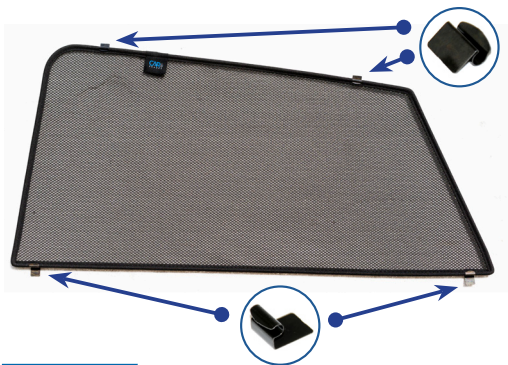

Installation Manual

TOYOTA COROLLA ESTATE
TOY-CORO-E-D

Shades

Side Shades

Tailgate Shades

Tailgate Shades

Fixing Clips

CL-M02 x 4

CL-M03 x 4

CL-M12 x 2

CL-M14 x 1

Installation

TOYOTA COROLLA ESTATE
TOY-CORO-E-D

Components Needed

Side Shades

CL-M03 x 4

CL-M02 x 4

Side Shade Installation

STEP 1

STEP 2

STEP 3

STEP 4

STEP 5

STEP 6