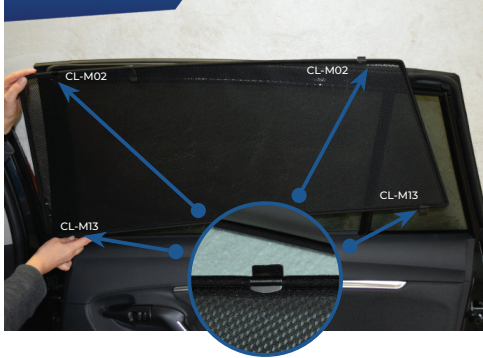

# Side Shade Installation

TOYOTA COROLLA VERSO  
TOY-VERS-5-B-18

COMPONENTS NEEDED:

## STEP #1

ATTACH CLIPS ON SHADE EDGES