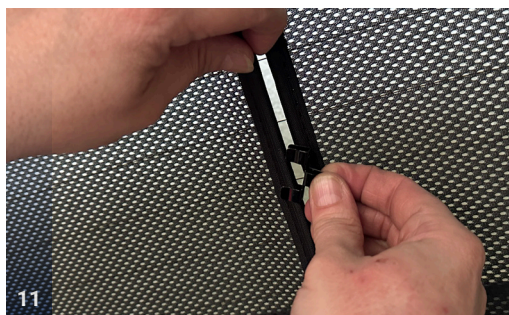

### Tailgate Window

CLIP PLACEMENT

Tailgate Shades - x2

M12 - x2

M14 - x1