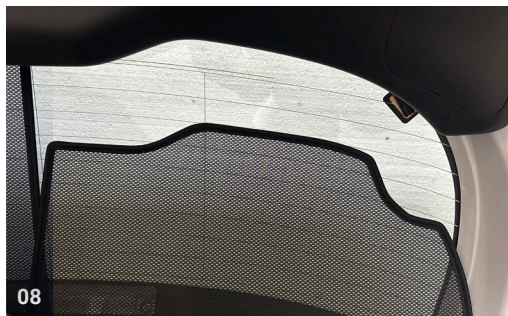

### Tailgate Window

CLIP PLACEMENT

Tailgate Shades - x2

M12 - x2

M14 - x1