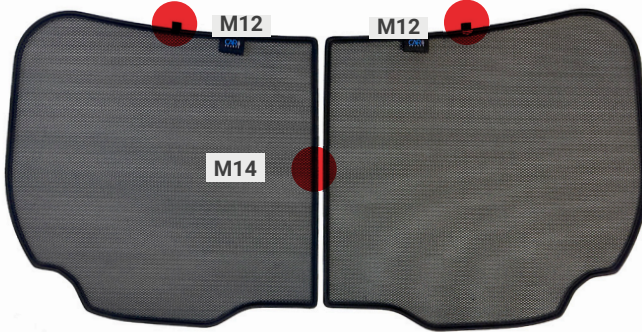

TOYOTA YARIS CROSS | SUV

TOY-YARC-5-D

Tailgate Window

CLIP PLACEMENT

Tailgate Shades - x2

M12 - x2

M14 - x1