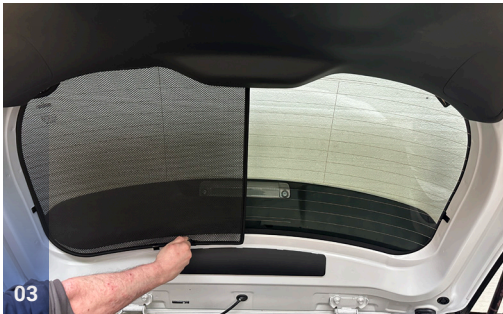

### Tailgate Window

CLIP PLACEMENT

Tailgate Shades - x2

M12 - x2

M14 - x1