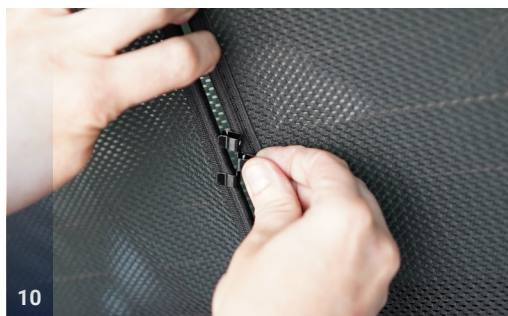

### Tailgate Window

CLIP PLACEMENT

Tailgate Shades - x2

M12 - x2

M14 - x1