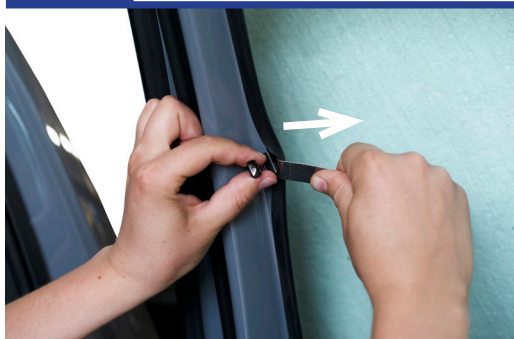

STEP 4

STEP 5

STEP 6

Repeat Steps 3 & 4 for the other M11 clip

Installation

VW ID4 5DR
VW-ID4-5-A

Side Shade Installation

STEP 7