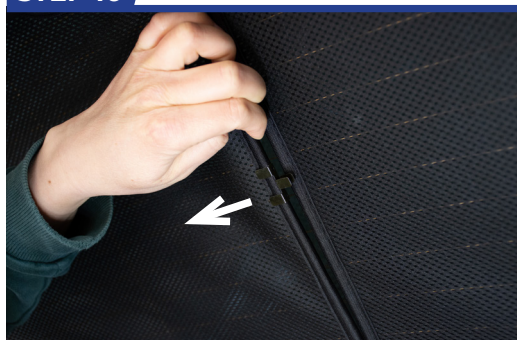

Installation

VW ID4 5DR

VW-ID4-5-A

Tailgate Shade Installation

STEP 7

STEP 8

Repeat this whole process for the other side

STEP 9

STEP 10

STEP 11

STEP 12