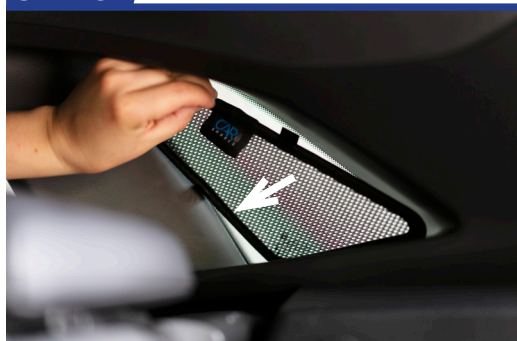

Components Needed

Port Shades

CL-M02 x 4

Port Shade Installation

STEP 1

STEP 2

STEP 3

STEP 4