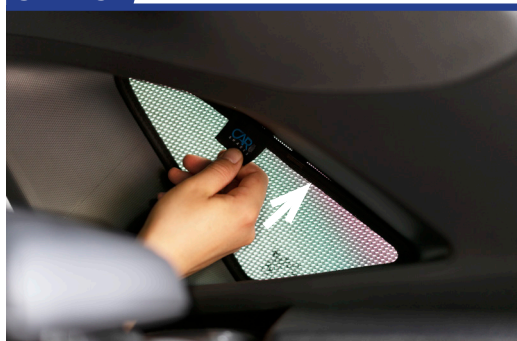

Installation

VW ID4 5DR
VW-ID4-5-A

Components Needed

Port Shade Installation

STEP 1

STEP 2

STEP 3

STEP 4

STEP 5

STEP 6

Repeat this whole process for the other side.