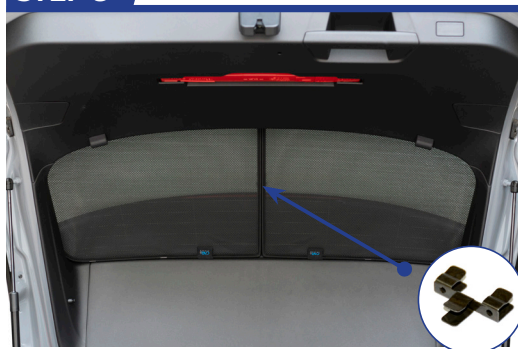

Installation

VW ID4 5DR

VW-ID4-5-A

Tailgate Shade Installation

STEP 7

STEP 8

Repeat this whole process for the other side

STEP 9