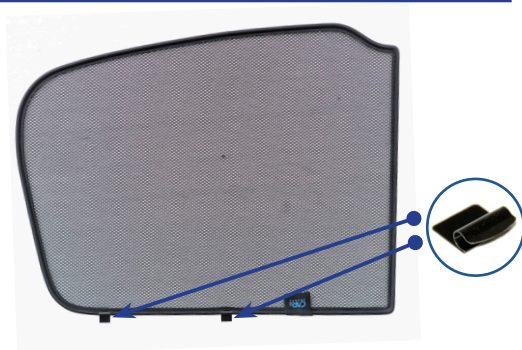

Installation

VW ID4 5DR
VW-ID4-5-A

Components Needed

Tailgate Shade Installation

STEP 1