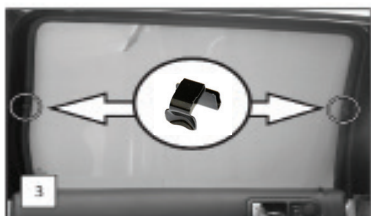

Installation Manual

VOLKSWAGEN PASSAT ESTATE
VW-PASS-E-A

COMPONENTS INCLUDED

CL-M02 x 2

CL-M05 x 4

Installation

VOLKSWAGEN PASSAT ESTATE
VW-PASS-E-A

Installation