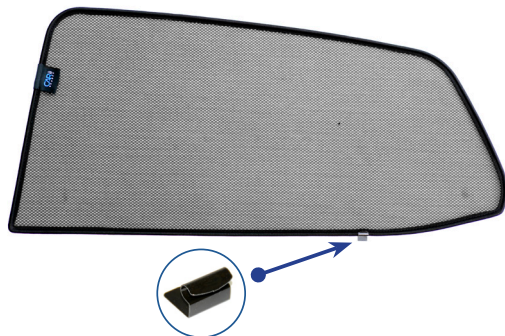

Side Shade Installation

STEP 1