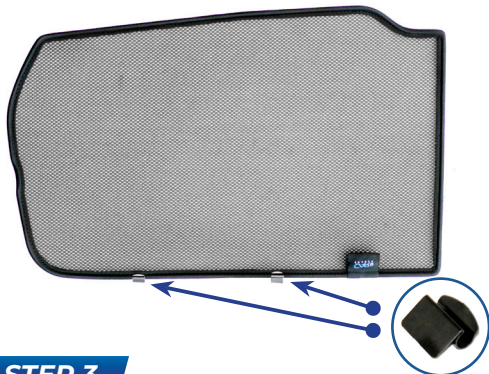

Tailgate Shade Installation

STEP 1