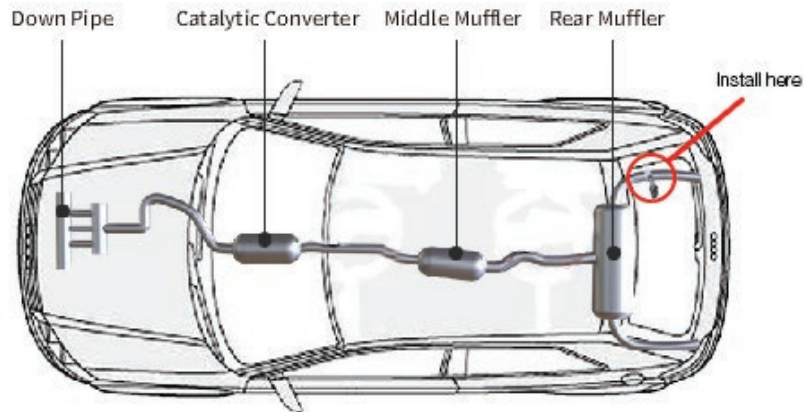

Valve Installation Instruction

It is recommended to weld the cutout of the original car

Installation on valvetronic mufflers

DPDT Relay